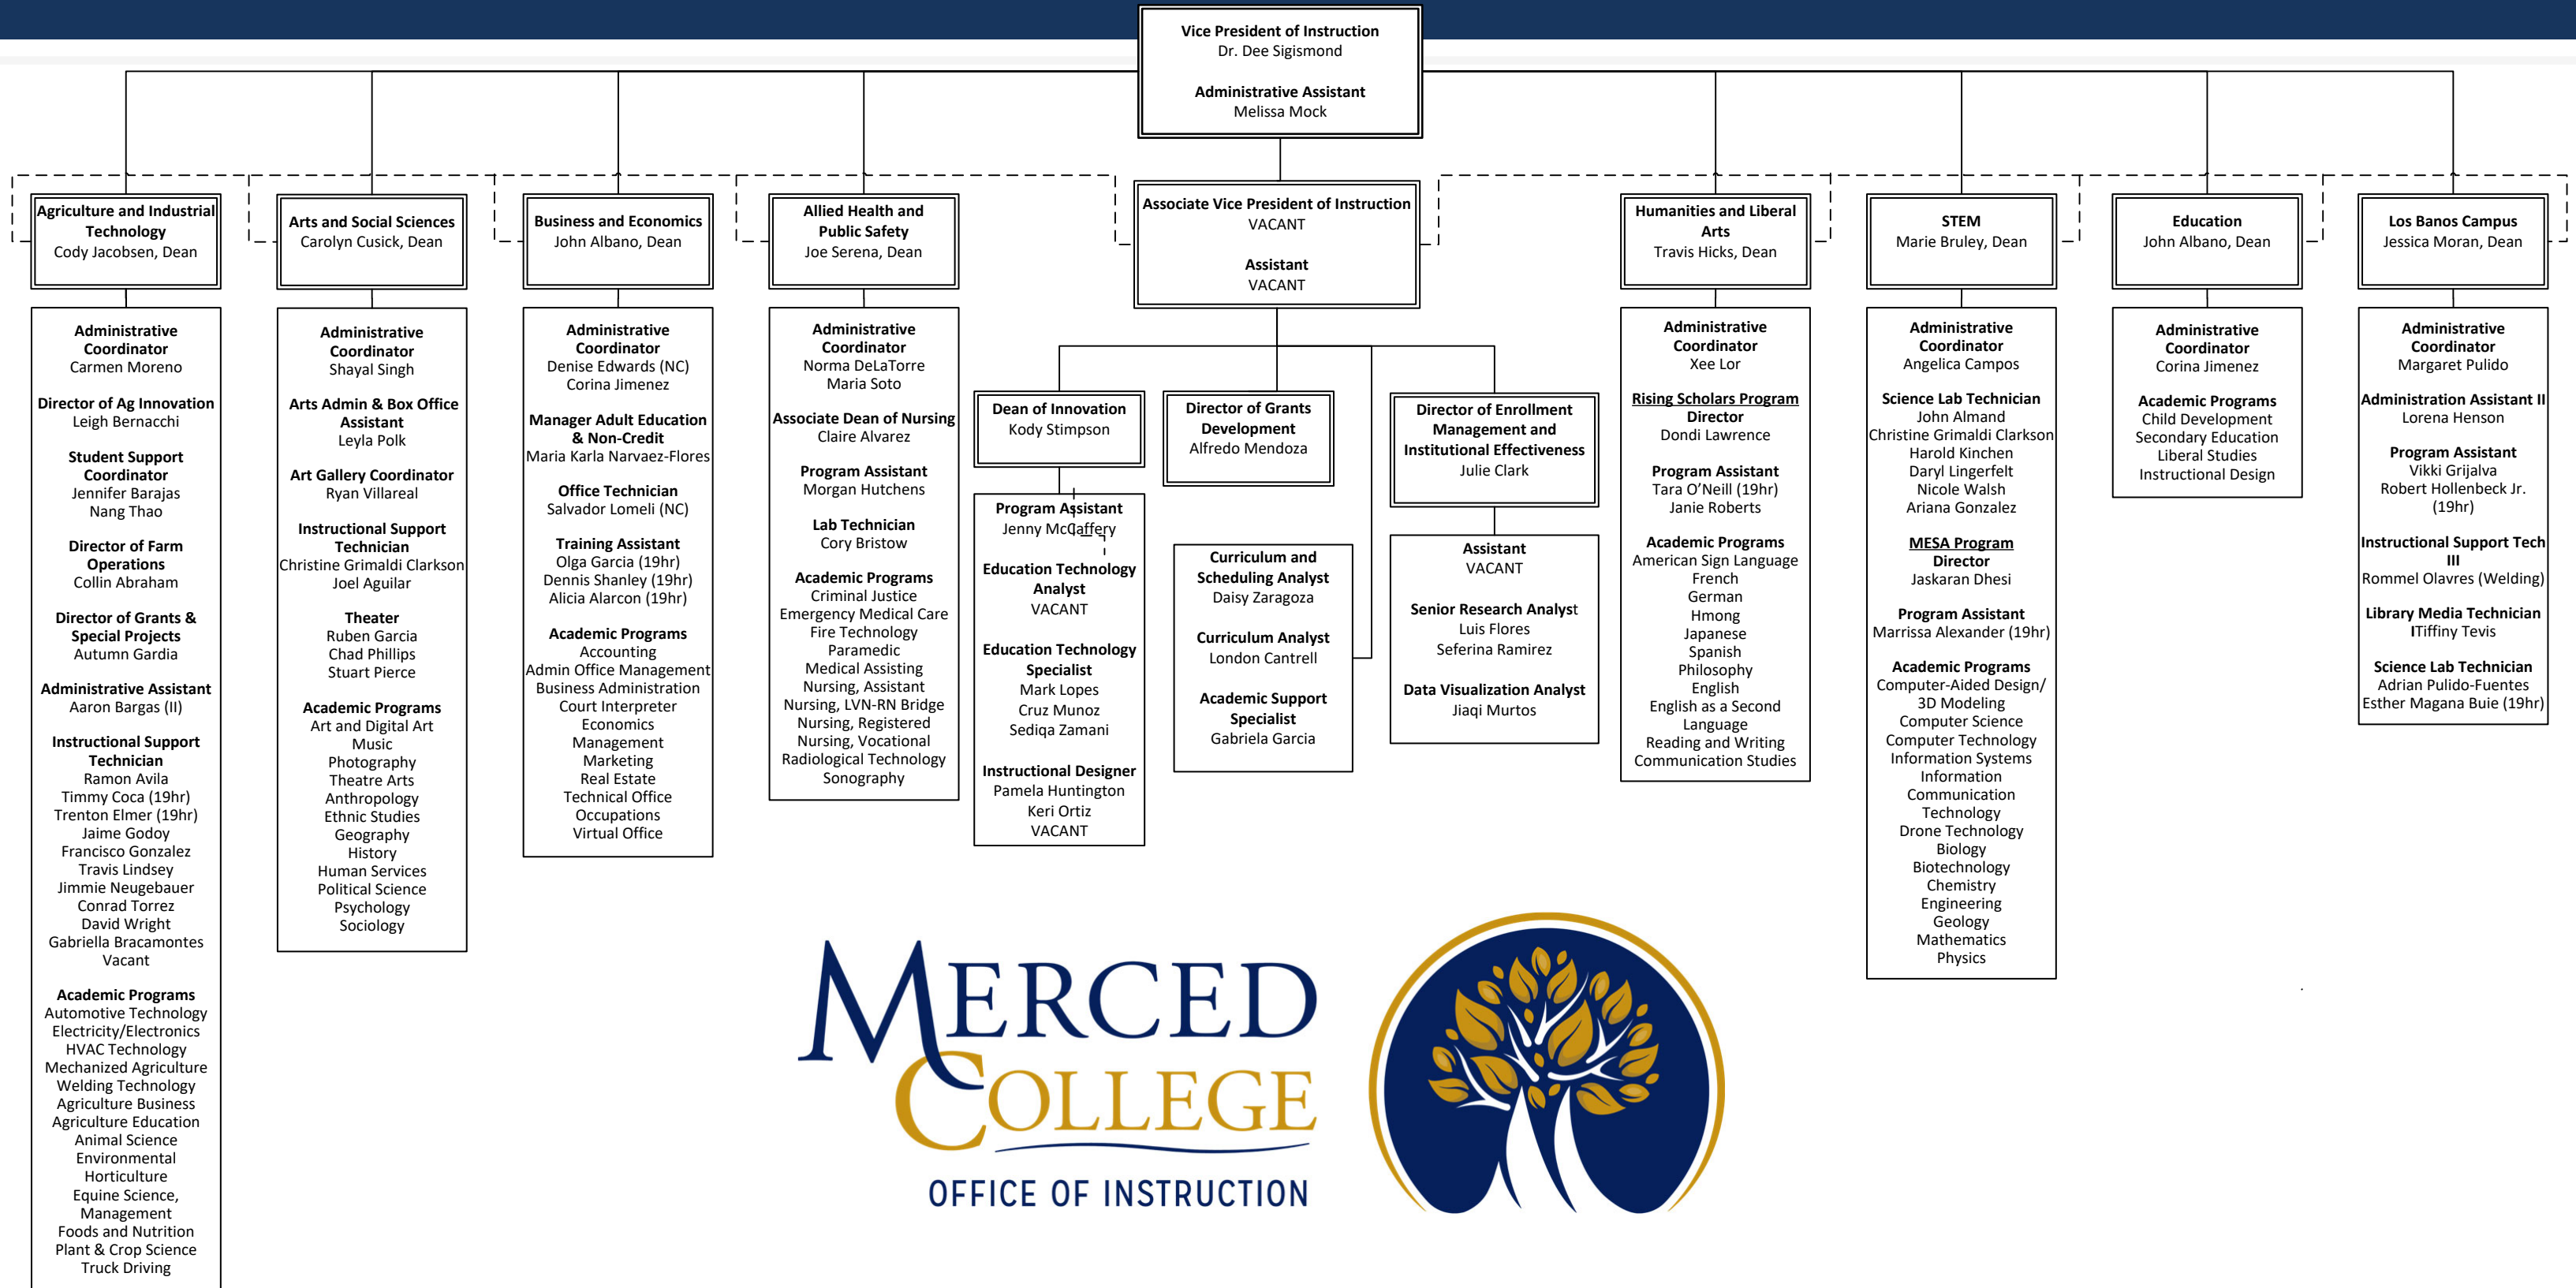

Office of Instruction Managers and Classified Staff

LEGEND:
Italicized- less than full time
 FL- Faculty Lead