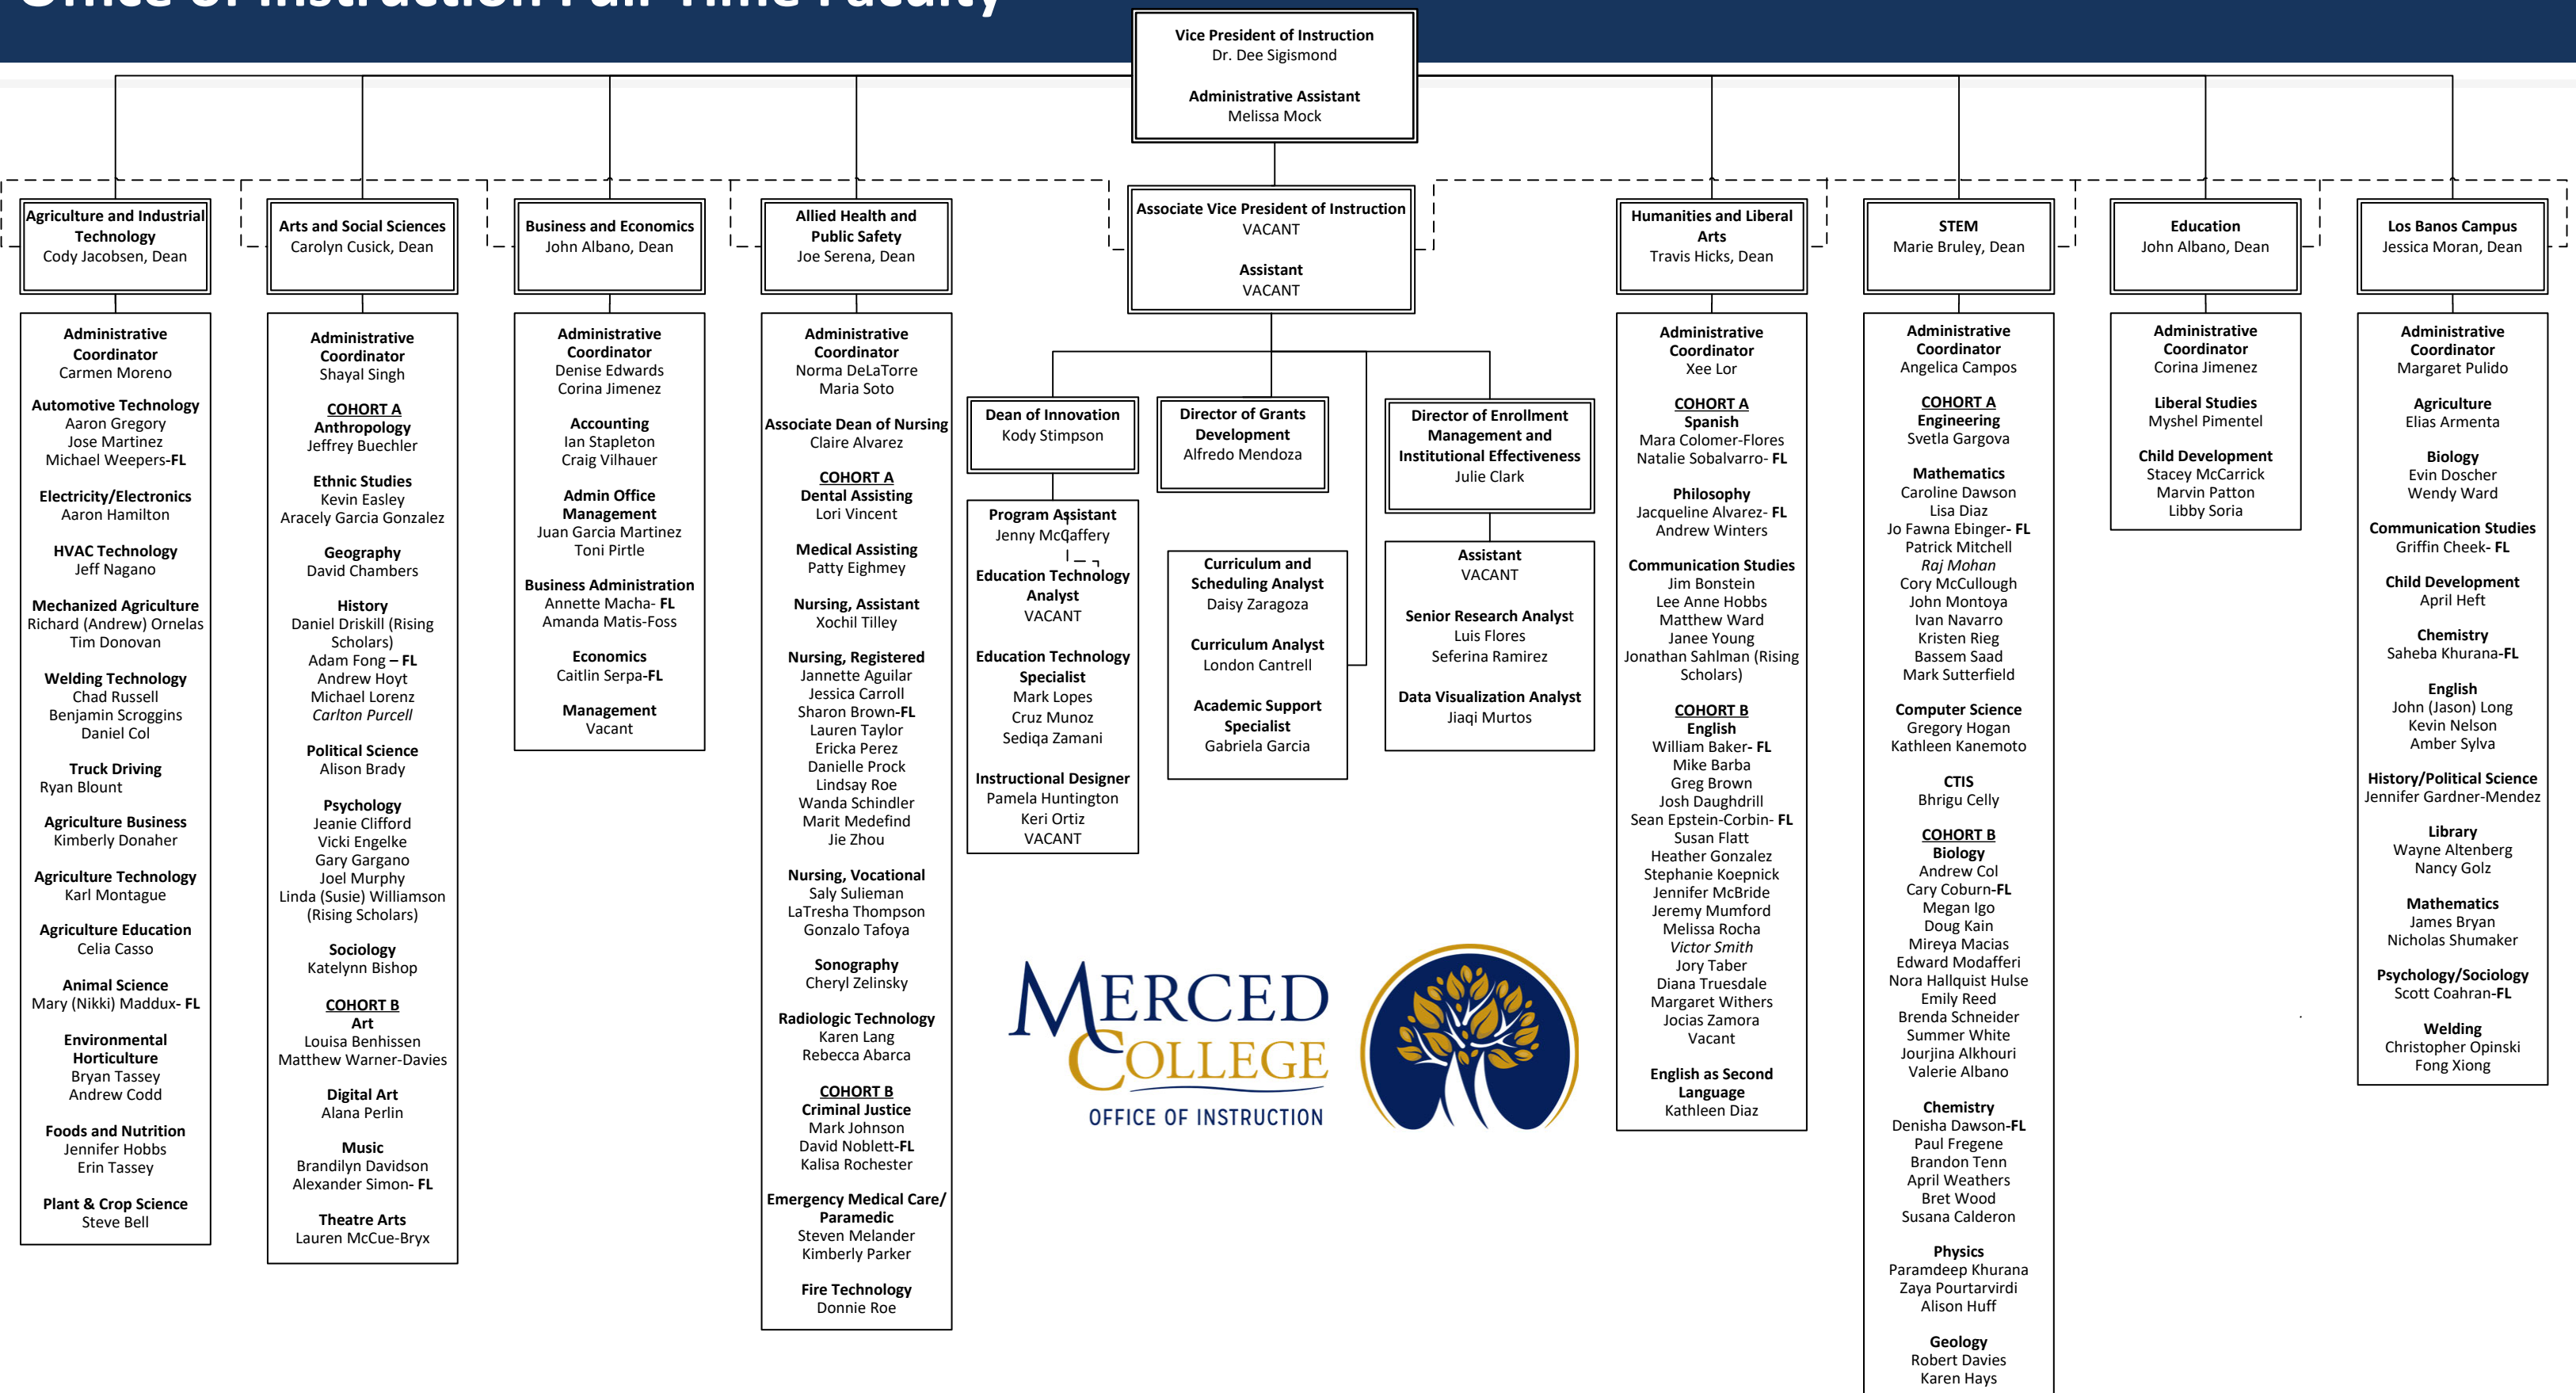

Office of Instruction Full-Time Faculty

LEGEND:
Italicized- less than full time
 FL- Faculty Lead