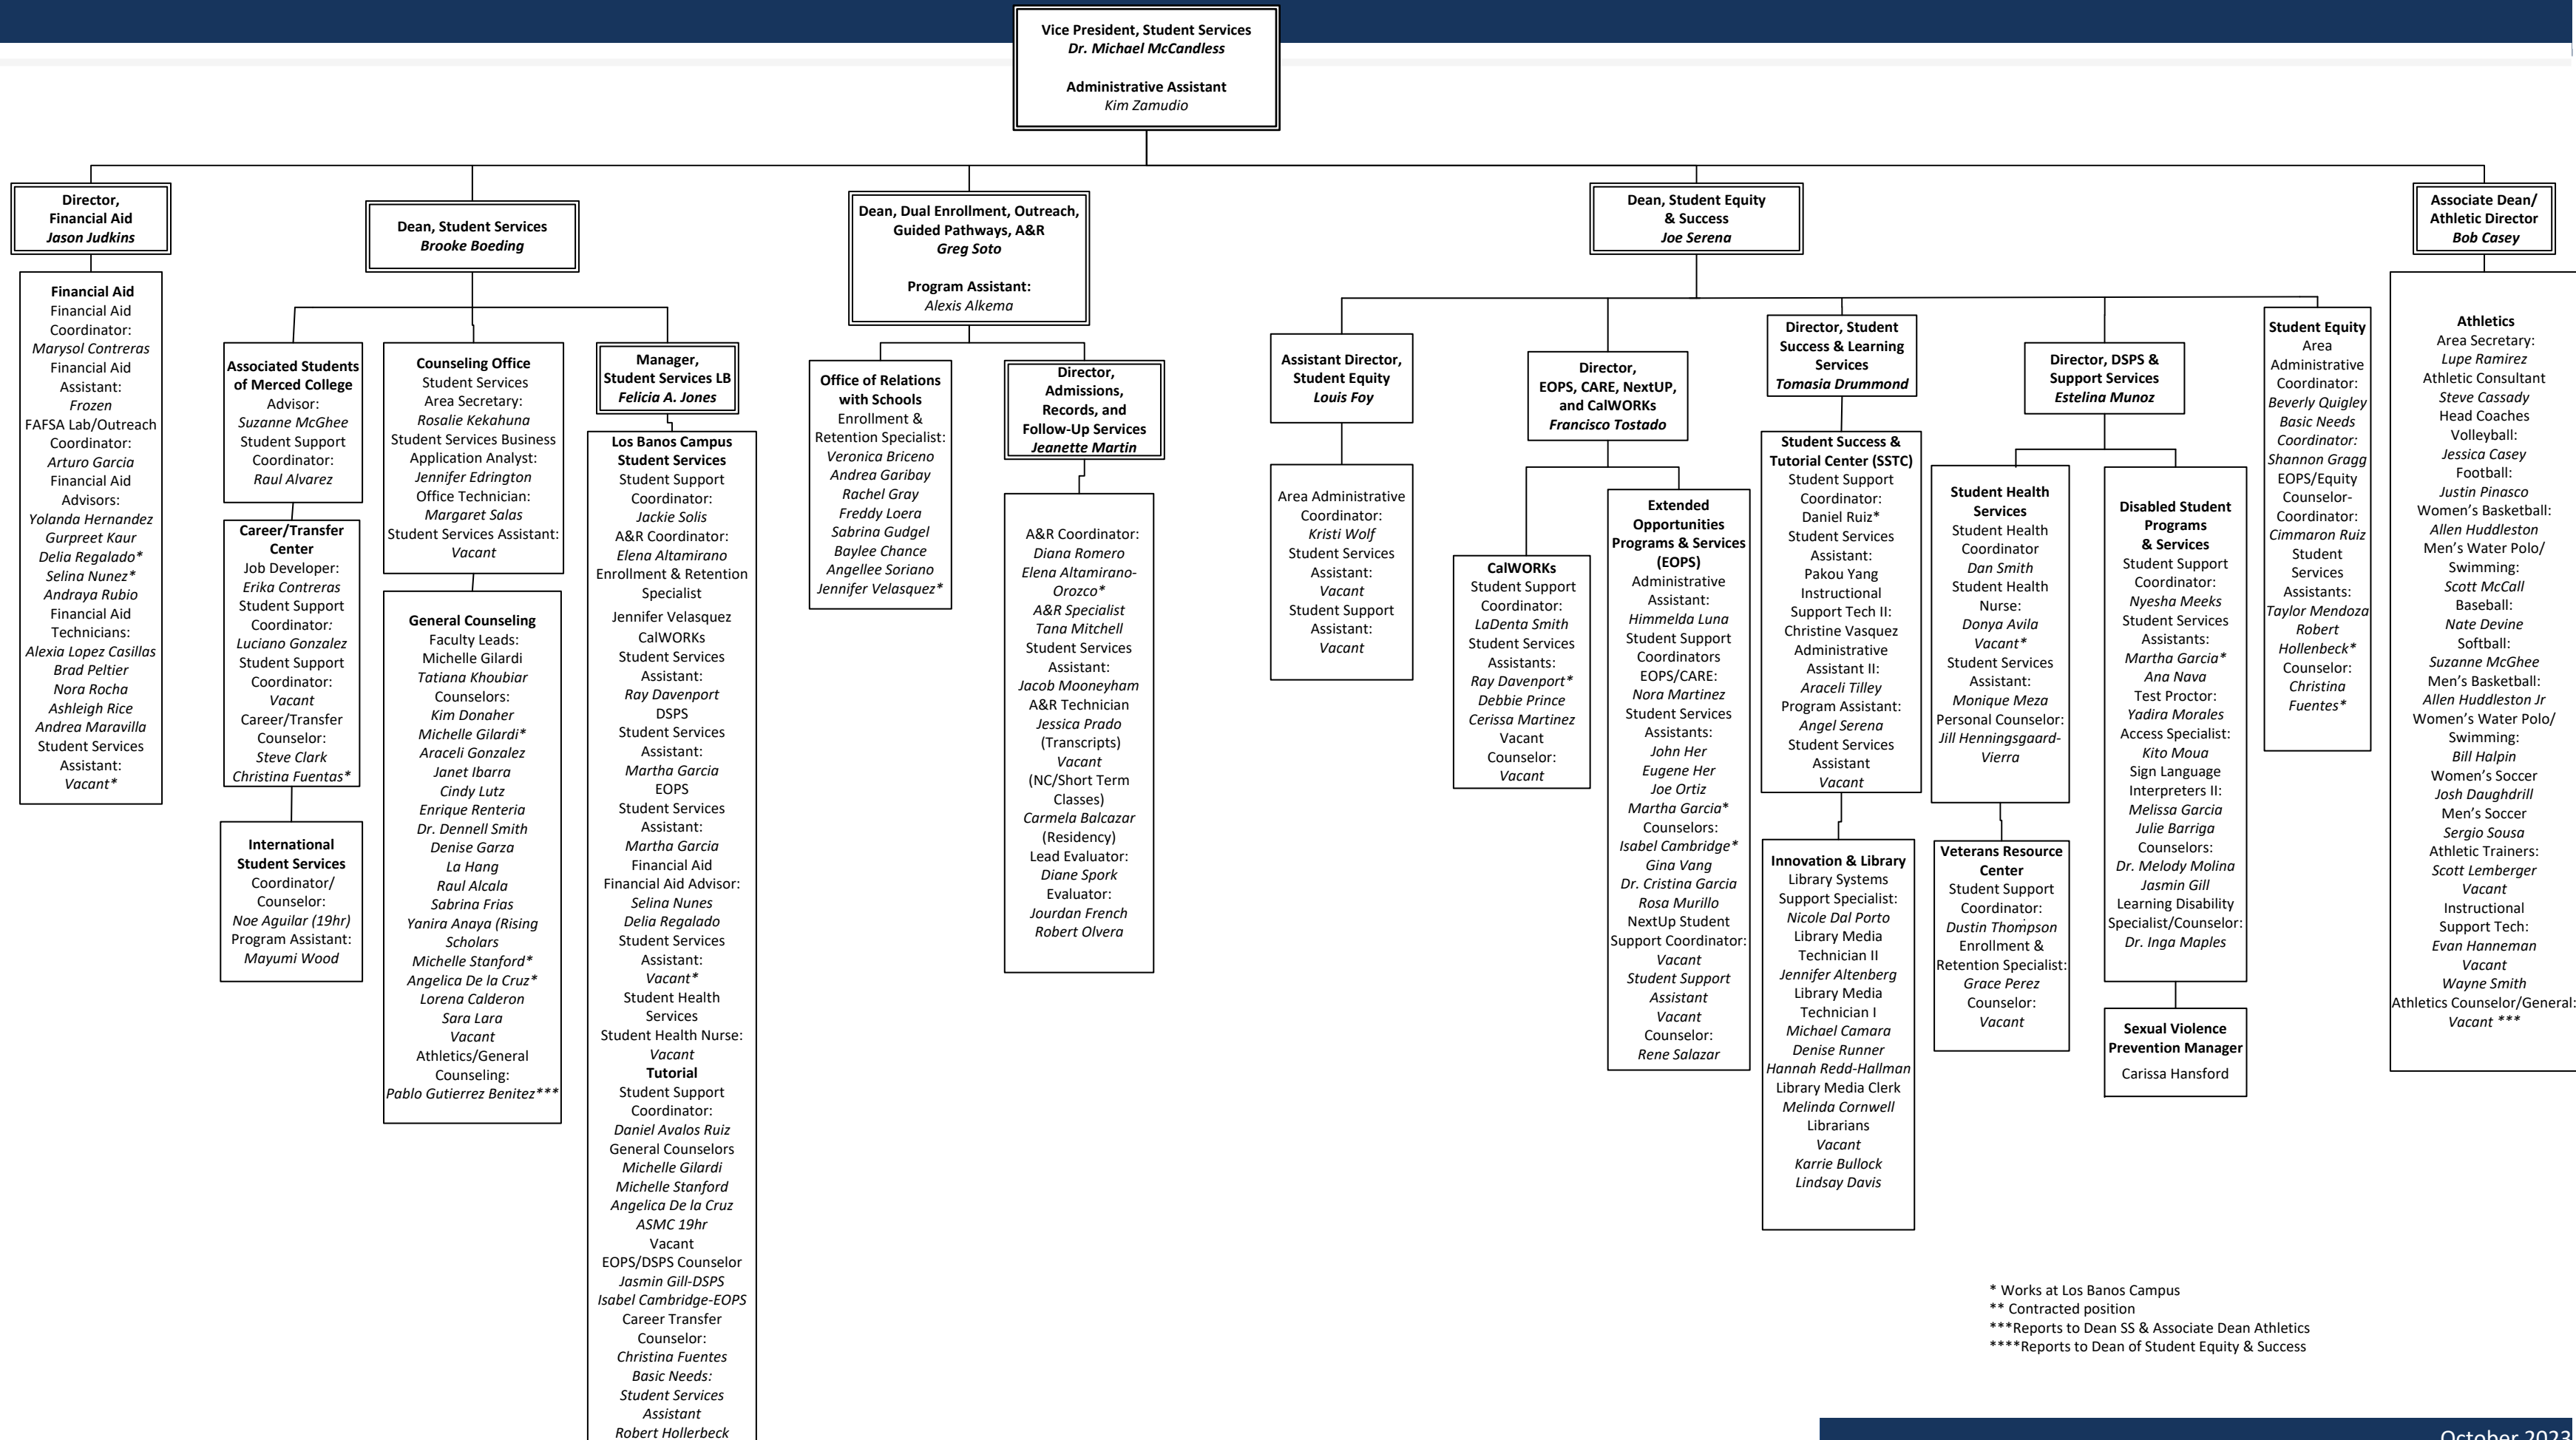

STUDENT SERVICES DIVISION

* Works at Los Banos Campus
 ** Contracted position
 ***Reports to Dean SS & Associate Dean Athletics
 ****Reports to Dean of Student Equity & Success