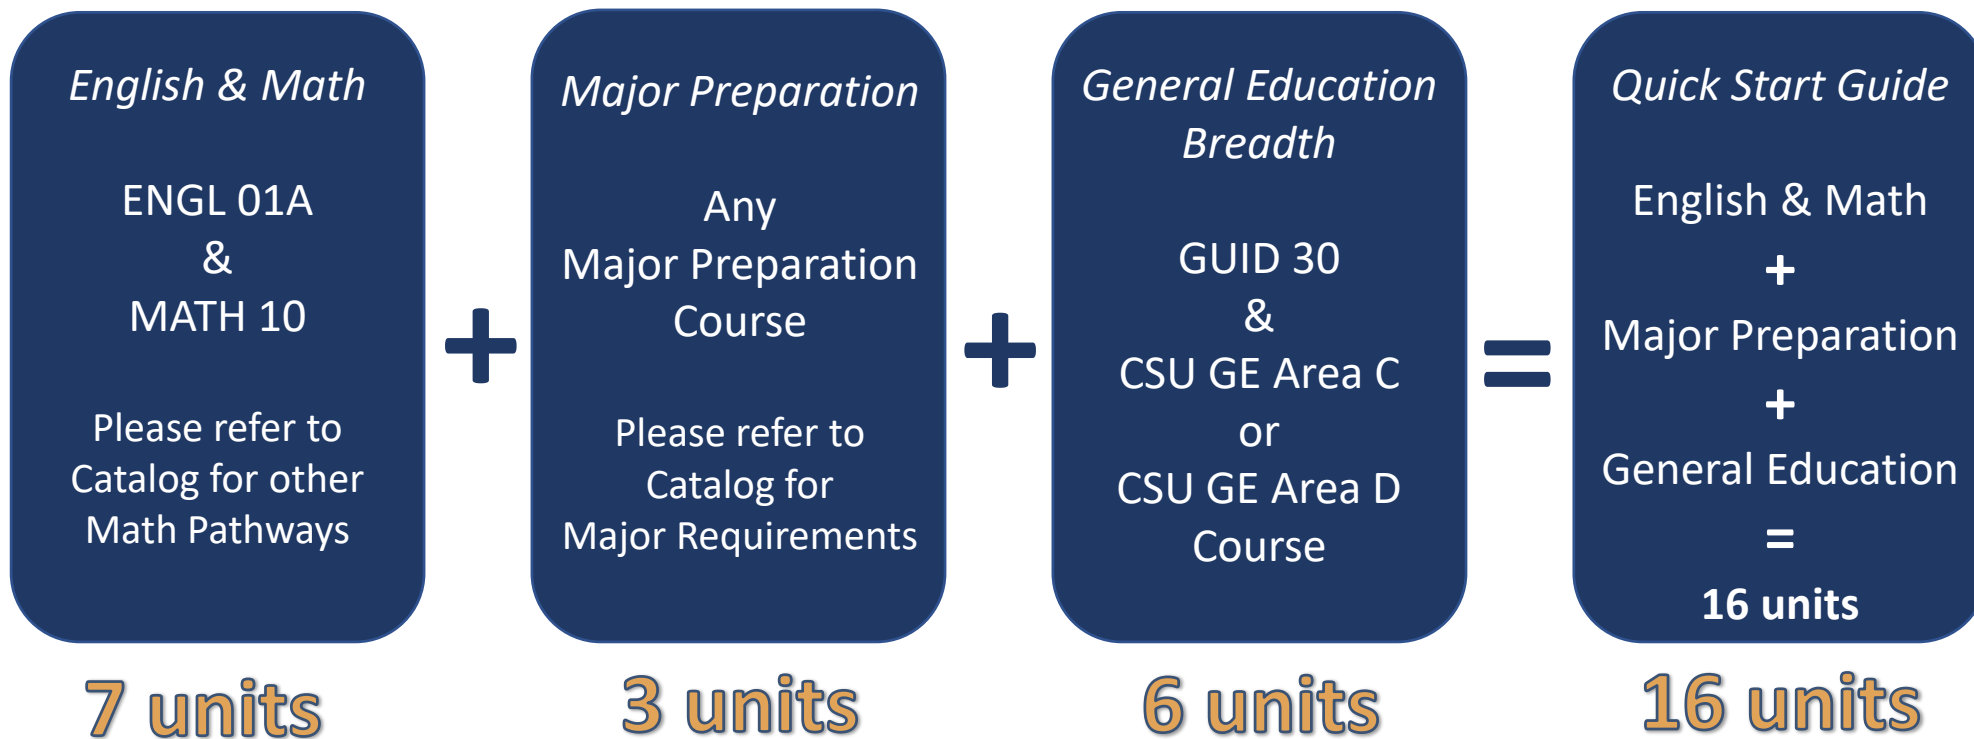

STAY ON TRACK

GRADUATE
IN 2 YEARS

TAKE 15 UNITS A
SEMESTER

Fall Quick Start Guide for 1st Time Students

Quick Start Guide for 1st Time Students not requiring a support course

Summer courses will ALL be offered online!