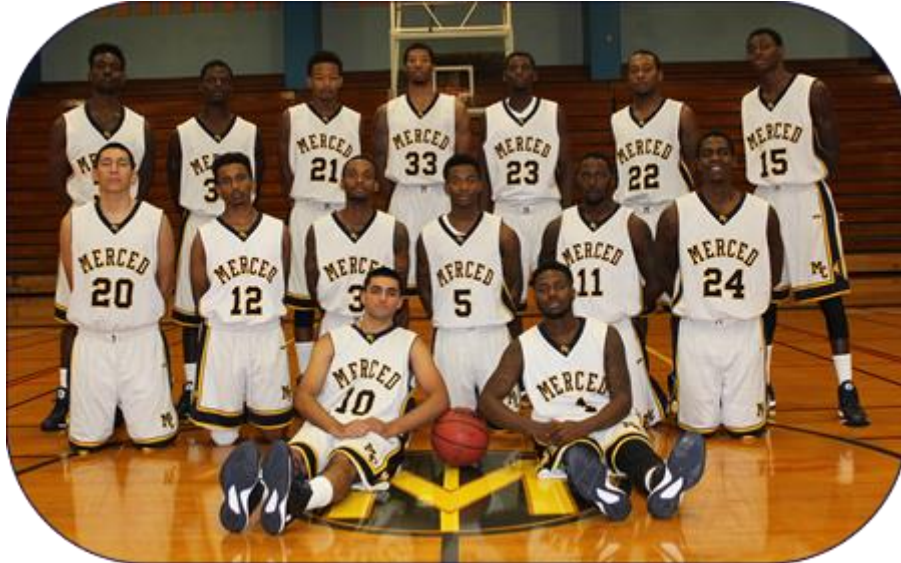

2014-2015 Roster – Men's Basketball

No.	Name	Pos.	Ht.	Wt.	Year	Hometown
1	Kendrick Sallis	G	5-10	175	Soph	Fort Worth, TX
3	Robert Martinez	G	6-1	170	Frosh	Merced, CA
5	Rasheed Artis	G	6-0	165	Frosh	Wilson, NC
10	Gurvinder Uppal	G	5-10	155	Frosh	Turlock, CA
11	Geremi Dixon	G	6-2	195	Soph	Ayden, NC
12	Matusala Berhe	G	6-0	175	Frosh	San Francisco, CA
15	Paul Wilson	HP	6-5	175	Soph	Warner Robins, GA
20	John Zaragoza	HP	6-2	180	Frosh	Atwater, CA
21	Deonta Woodard	HP	6-5	190	Frosh	Wilson, NC
22	Kenneth Williams	HP	6-3	190	Frosh	Chicago, IL
23	Jermaine Crowder	G	6-4	195	Soph	Wilson, NC