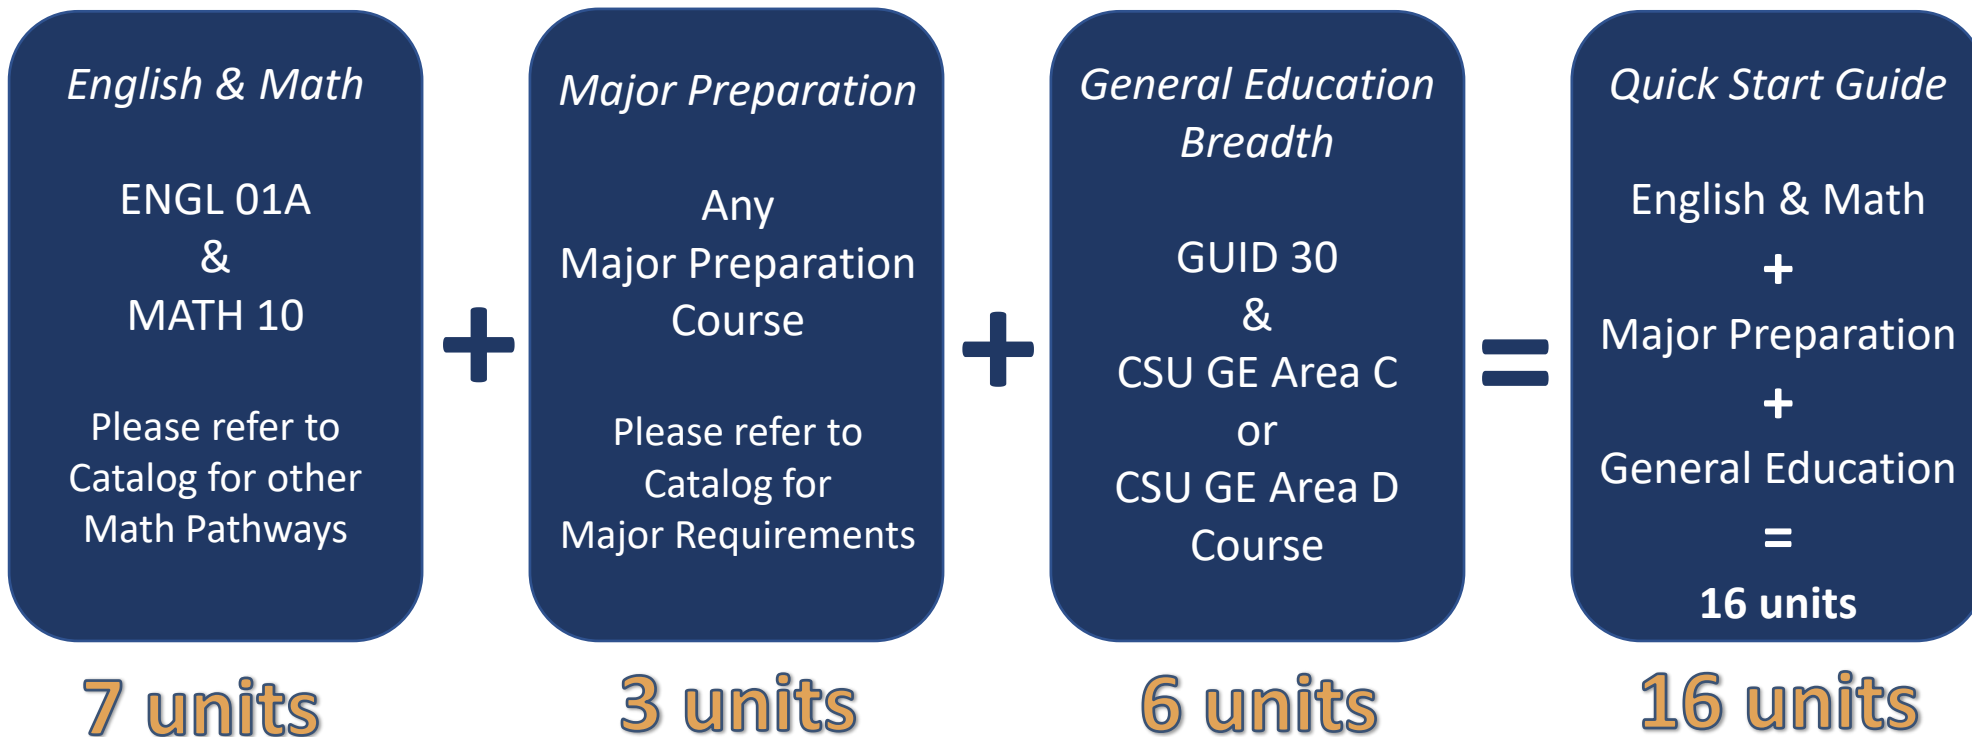

Fall 2020 Quick Start Guide for 1st Time Students

STAY ON TRACK

GRADUATE
IN 2 YEARS

TAKE 15 UNITS A
SEMESTER

Quick Start Guide for 1st Time Students not requiring a support course

Summer 2020 courses will ALL be offered online!