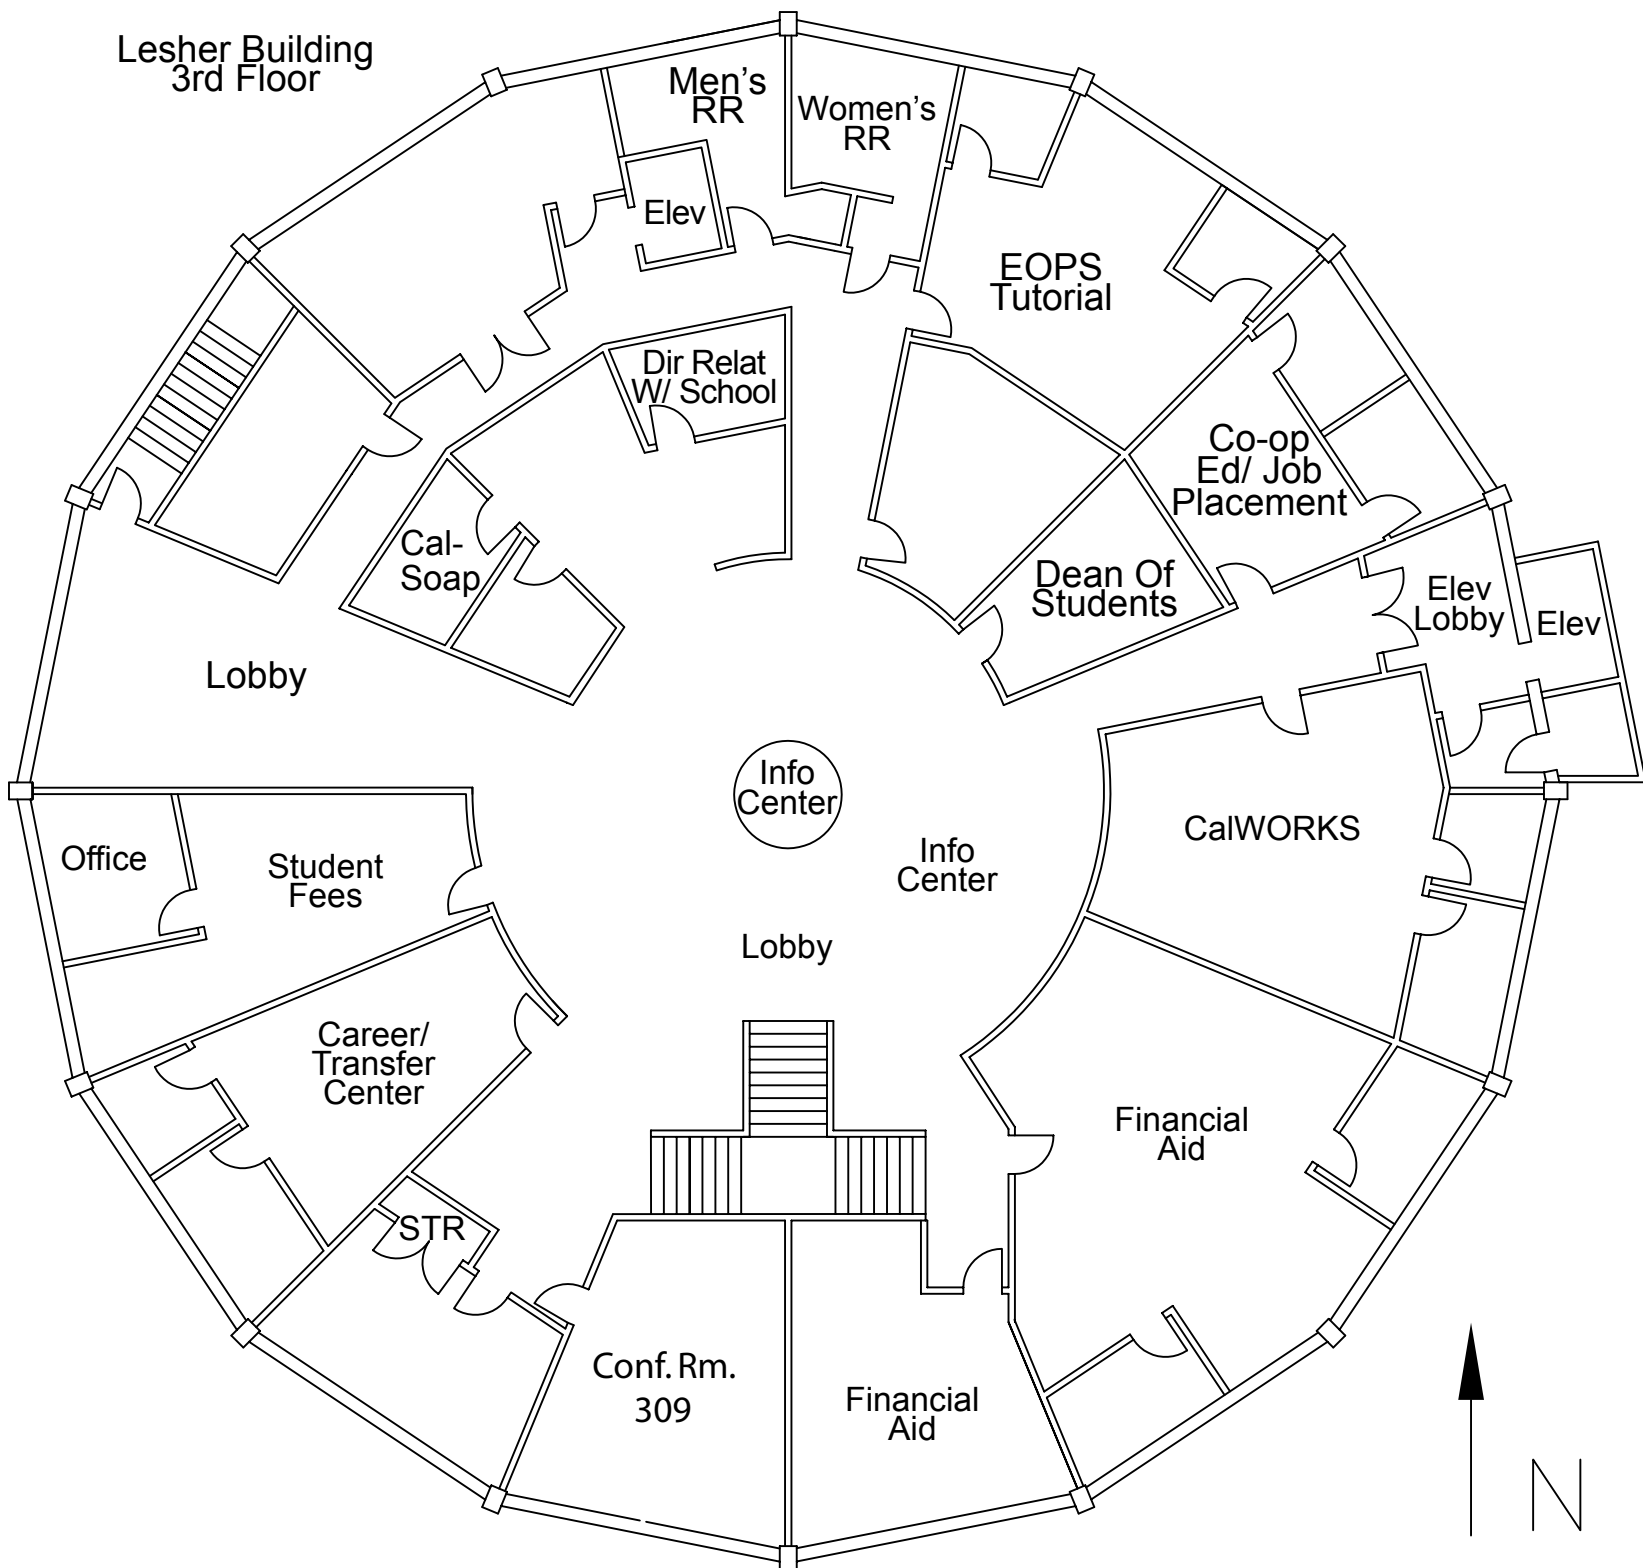

Lesher Building
3rd Floor

Office

Student Fees

Career/
Transfer
Center

STR

Conf. Rm.
309

Financial
Aid

Info
Center

Lobby

Info
Center

CalWORKS

Financial
Aid

Dean Of
Students

Co-op
Ed/ Job
Placement

EOPS
Tutorial

Women's
RR

Men's
RR

Elev

Dir Relat
W/ School

Cal-
Soap

Lobby

Elev
Lobby

Elev