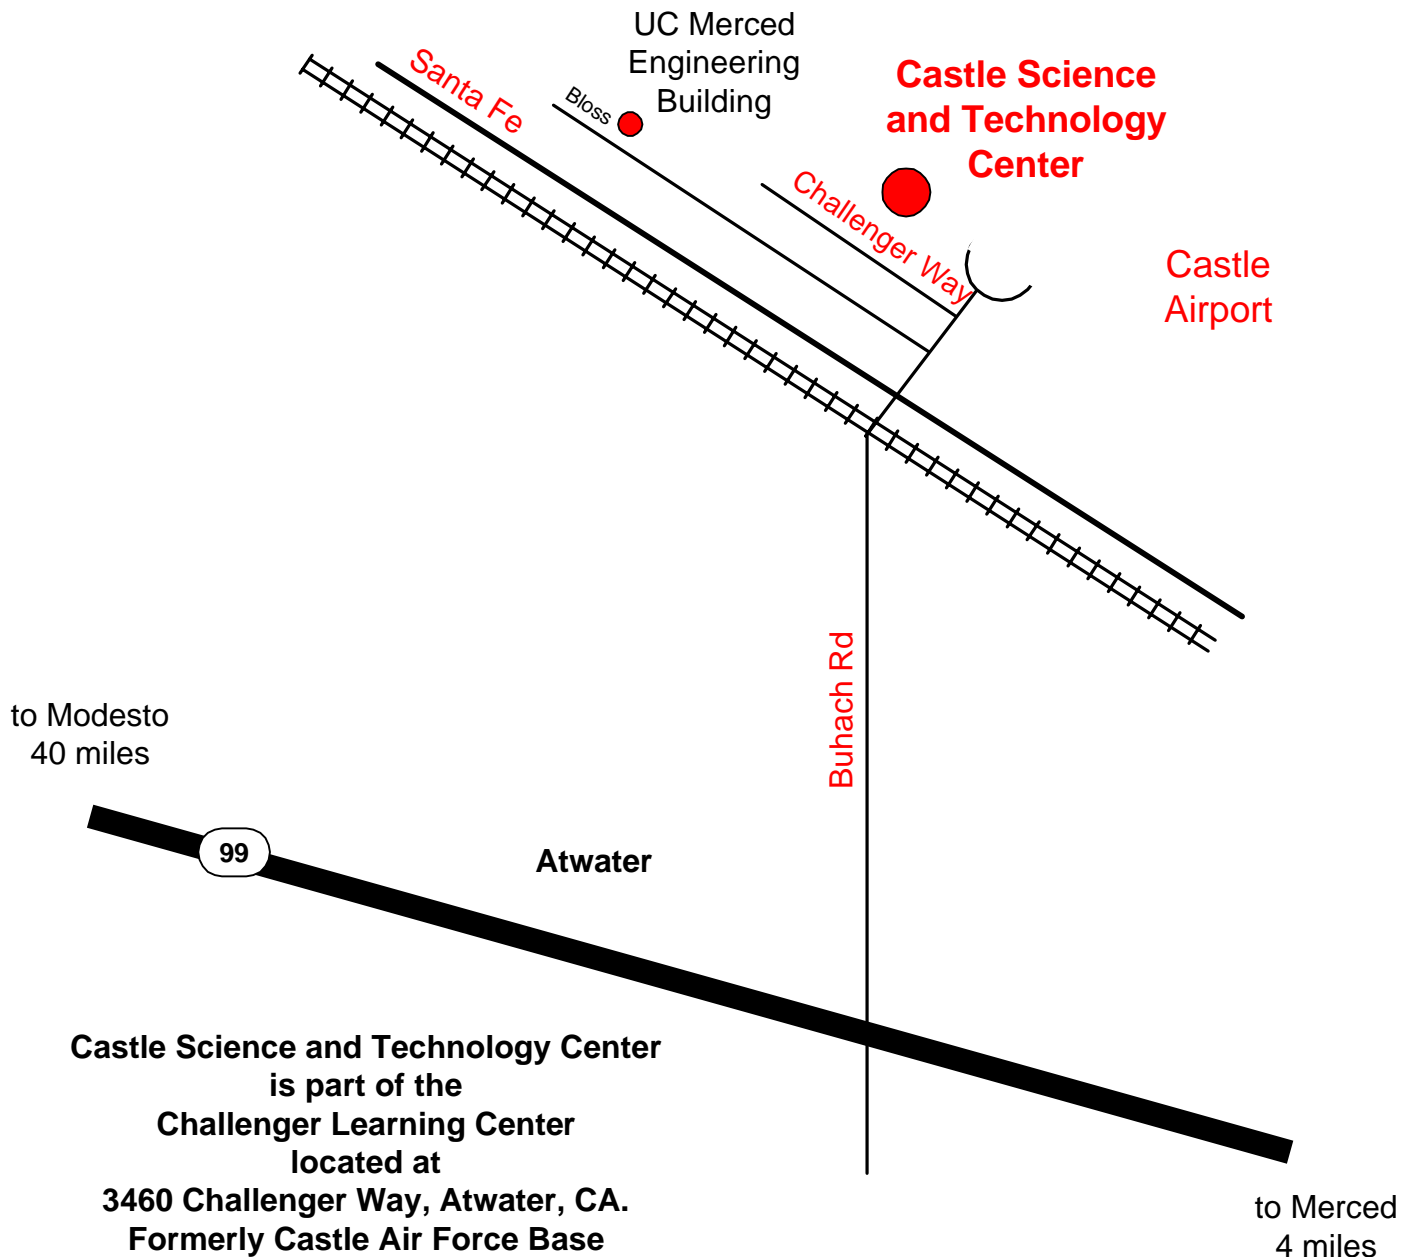

# Merced College

at the  
Castle Science and Technology Center  
of the Challenger Learning Center

---

Future Home of  
Electronics Technology  
\*Laser Electro-Optics Technology  
Robotics Engineering Technology  
Industrial Technology  
Information Technology -- Cisco Academy  
Advanced Manufacturing Technology

Castle Science and Technology Center  
is part of the  
Challenger Learning Center  
located at  
3460 Challenger Way, Atwater, CA.  
Formerly Castle Air Force Base

\* Operational at Castle Science and Technology Center